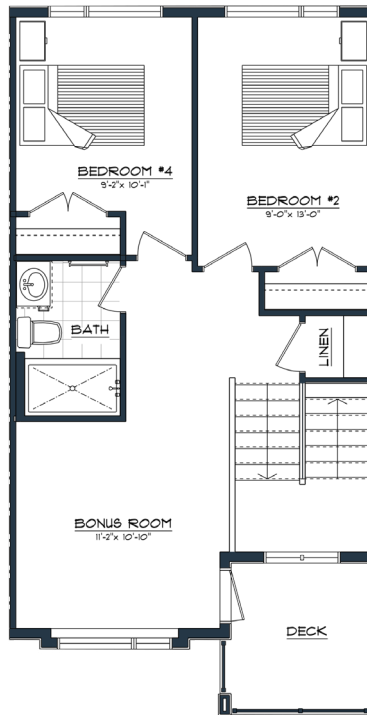

THE FLATS

IN ROSSDALE

2ND FLOOR OPTION
Home Office Edit

3RD FLOOR OPTION 1
4th Bedroom Edit

3RD FLOOR OPTION 2
Loft Edit

THE FLATS PHASE I: BESPOKE TOWNHOMES

MODEL OPTIONS

- 2nd Floor Option: Replaces Secondary Bedroom with Flex Room for a Home Office or Den
- 3rd Floor Option 1: Replaces Master Suite with an Additional Bedroom
- 3rd Floor Option 2: Replaces Master Suite with an Open-concept Loft to be Personalized for Your Lifestyle